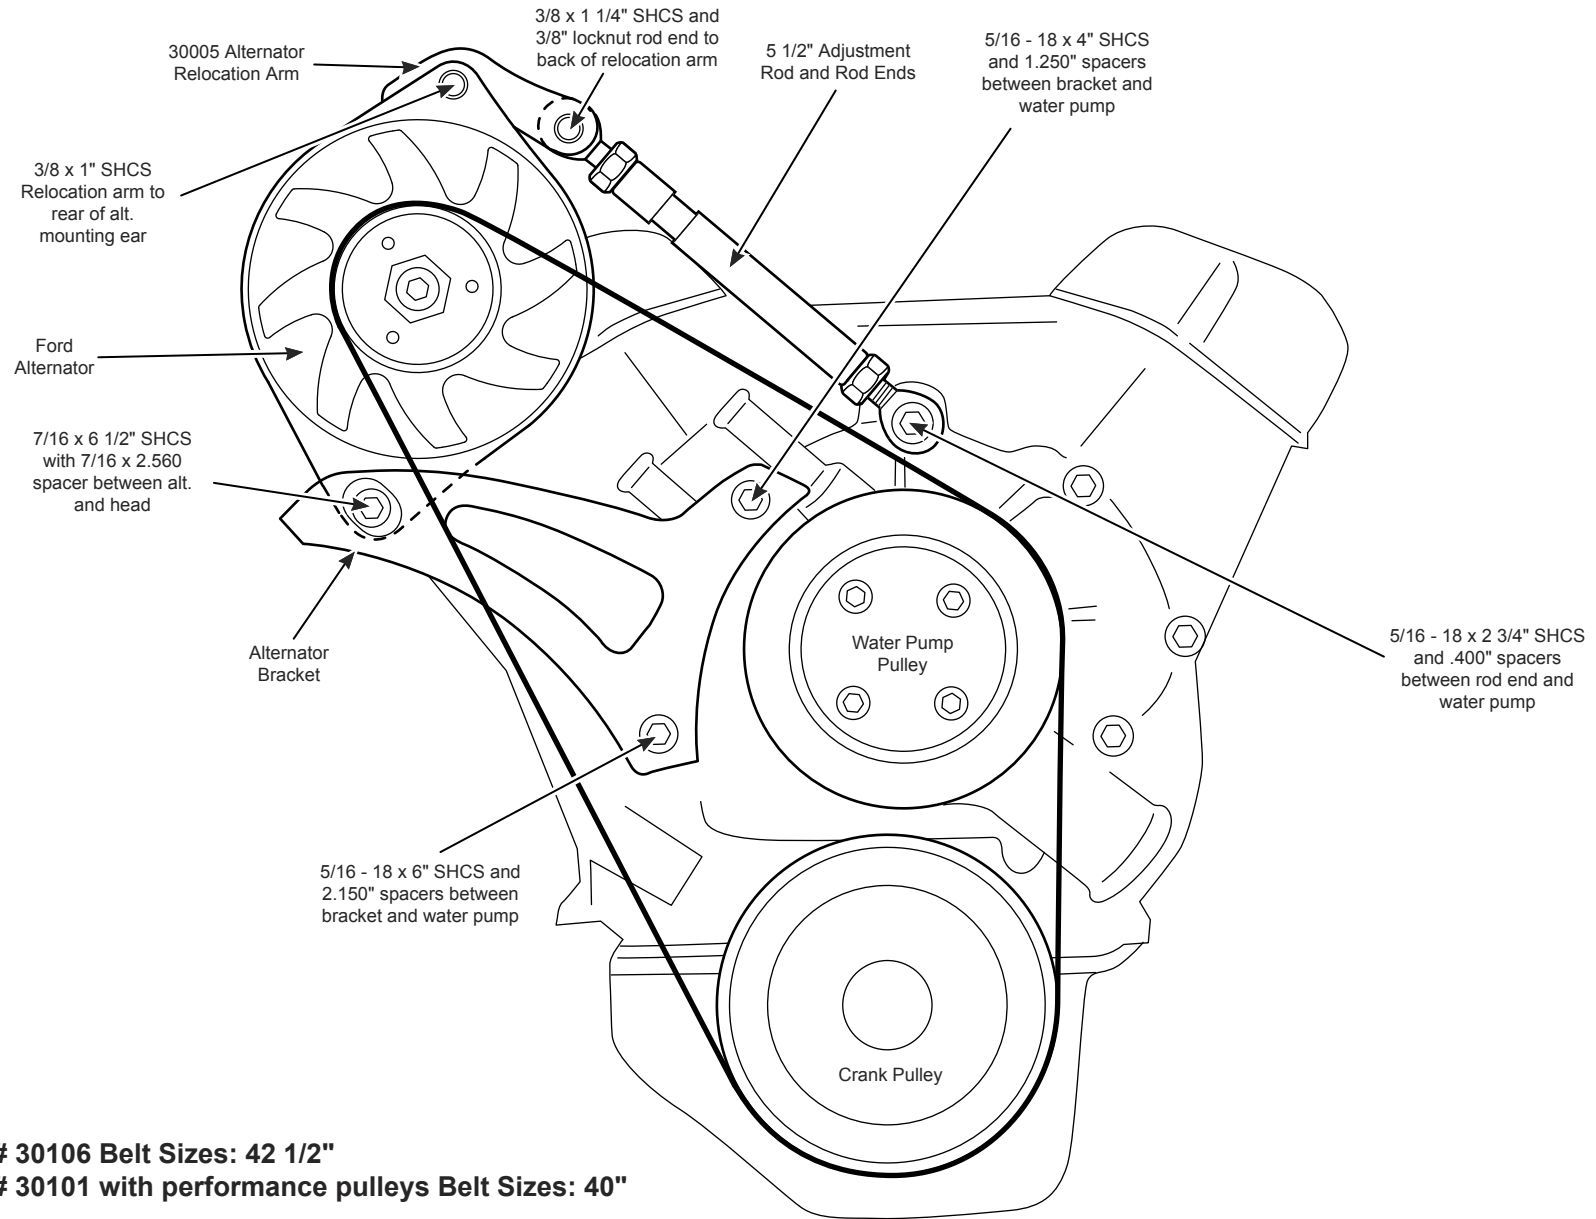

#30028, #30101, #30106 Ford 289, 302 Alternator Kit

Kit # 30106 Belt Sizes: 42 1/2"

Kit # 30101 with performance pulleys Belt Sizes: 40"