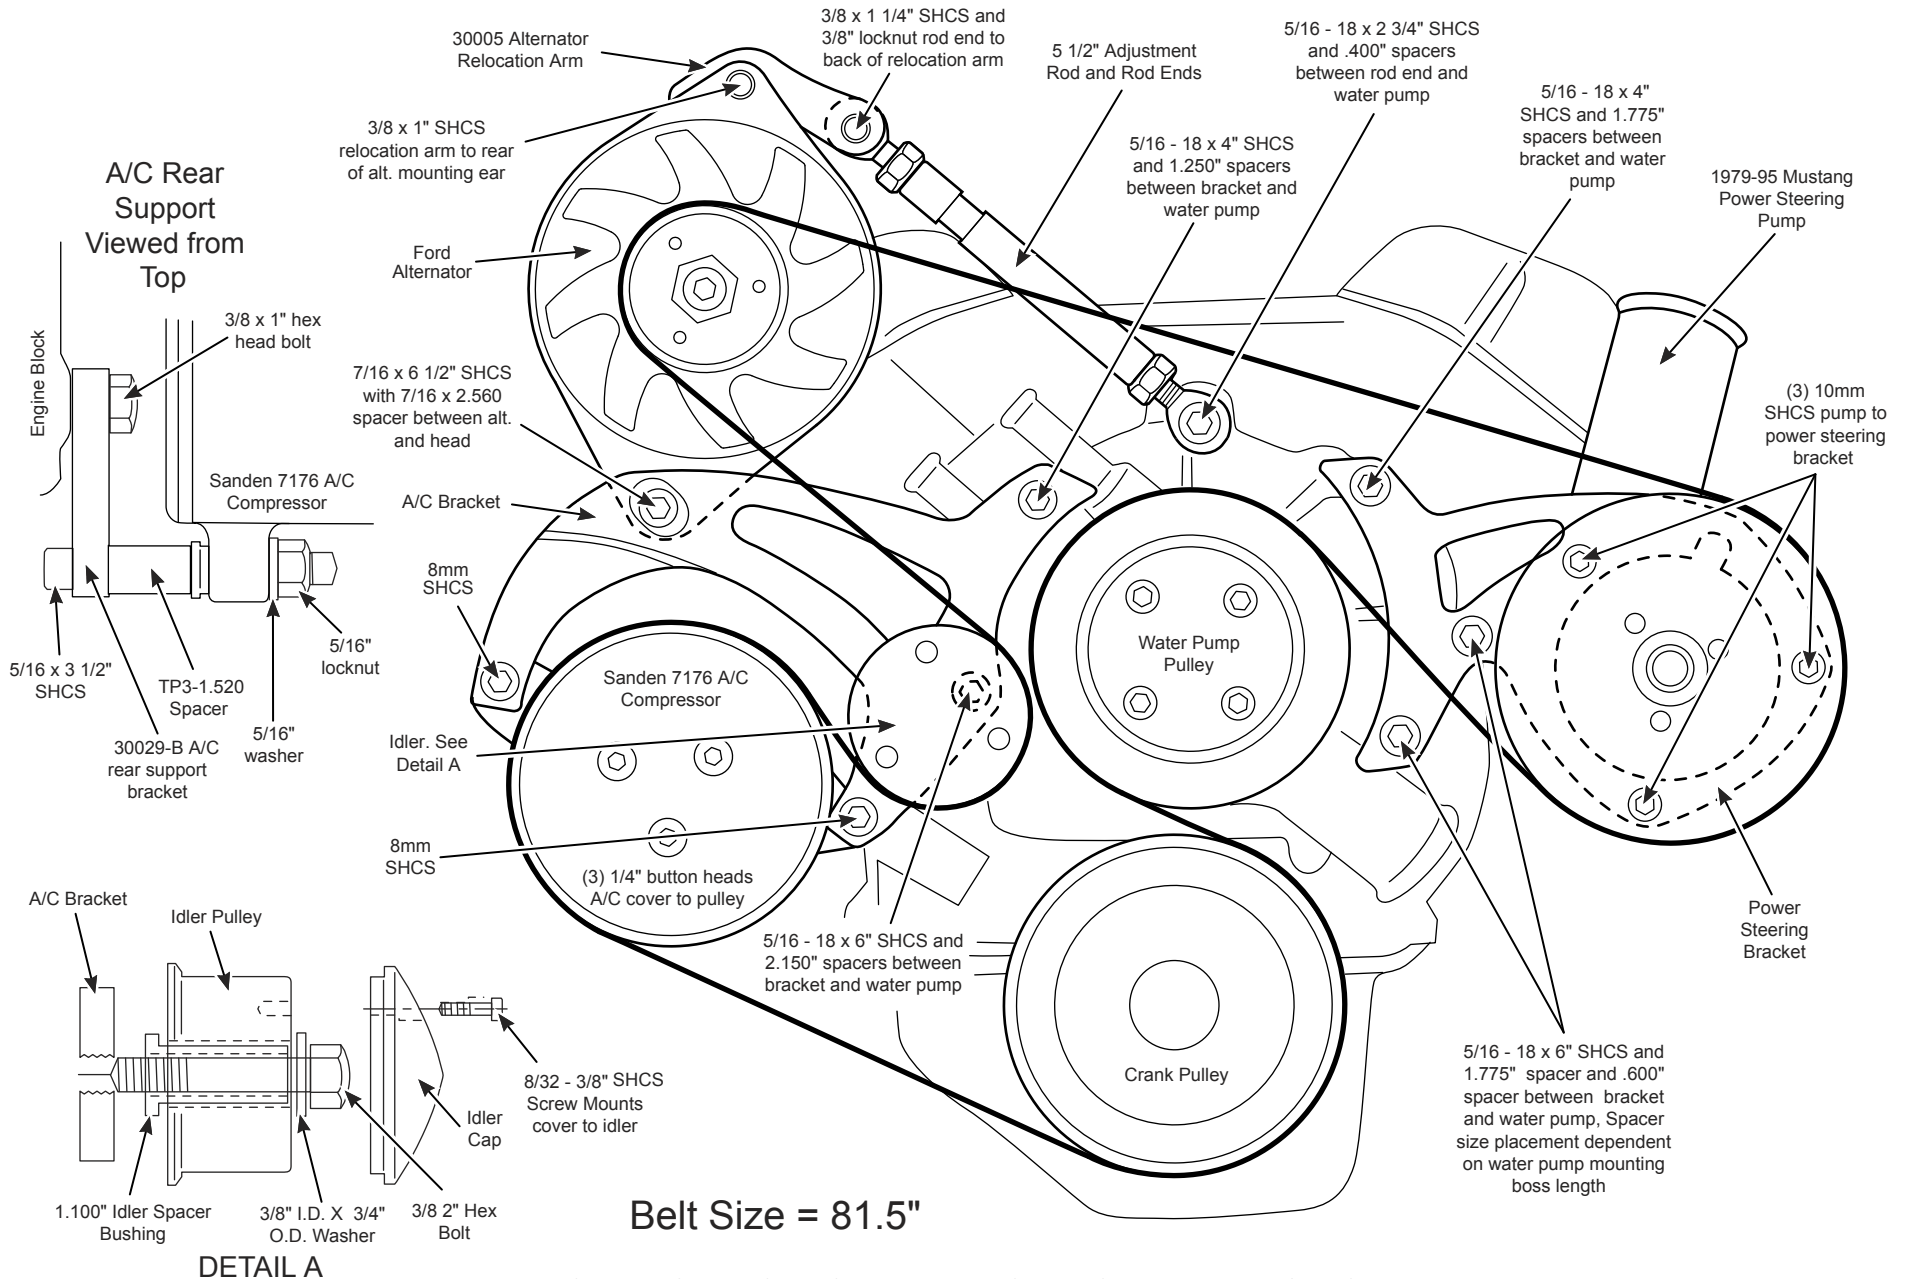

#30167 Ford 289, 302 Mid Mount A/C Alternator & Ford Pump Power Steering Kit

Revised 6-4-07

MARCH PERFORMANCE, INC. • 16160 PERFORMANCE WAY • NAPLES, FLORIDA 34110
Technical Support 888-729-9070