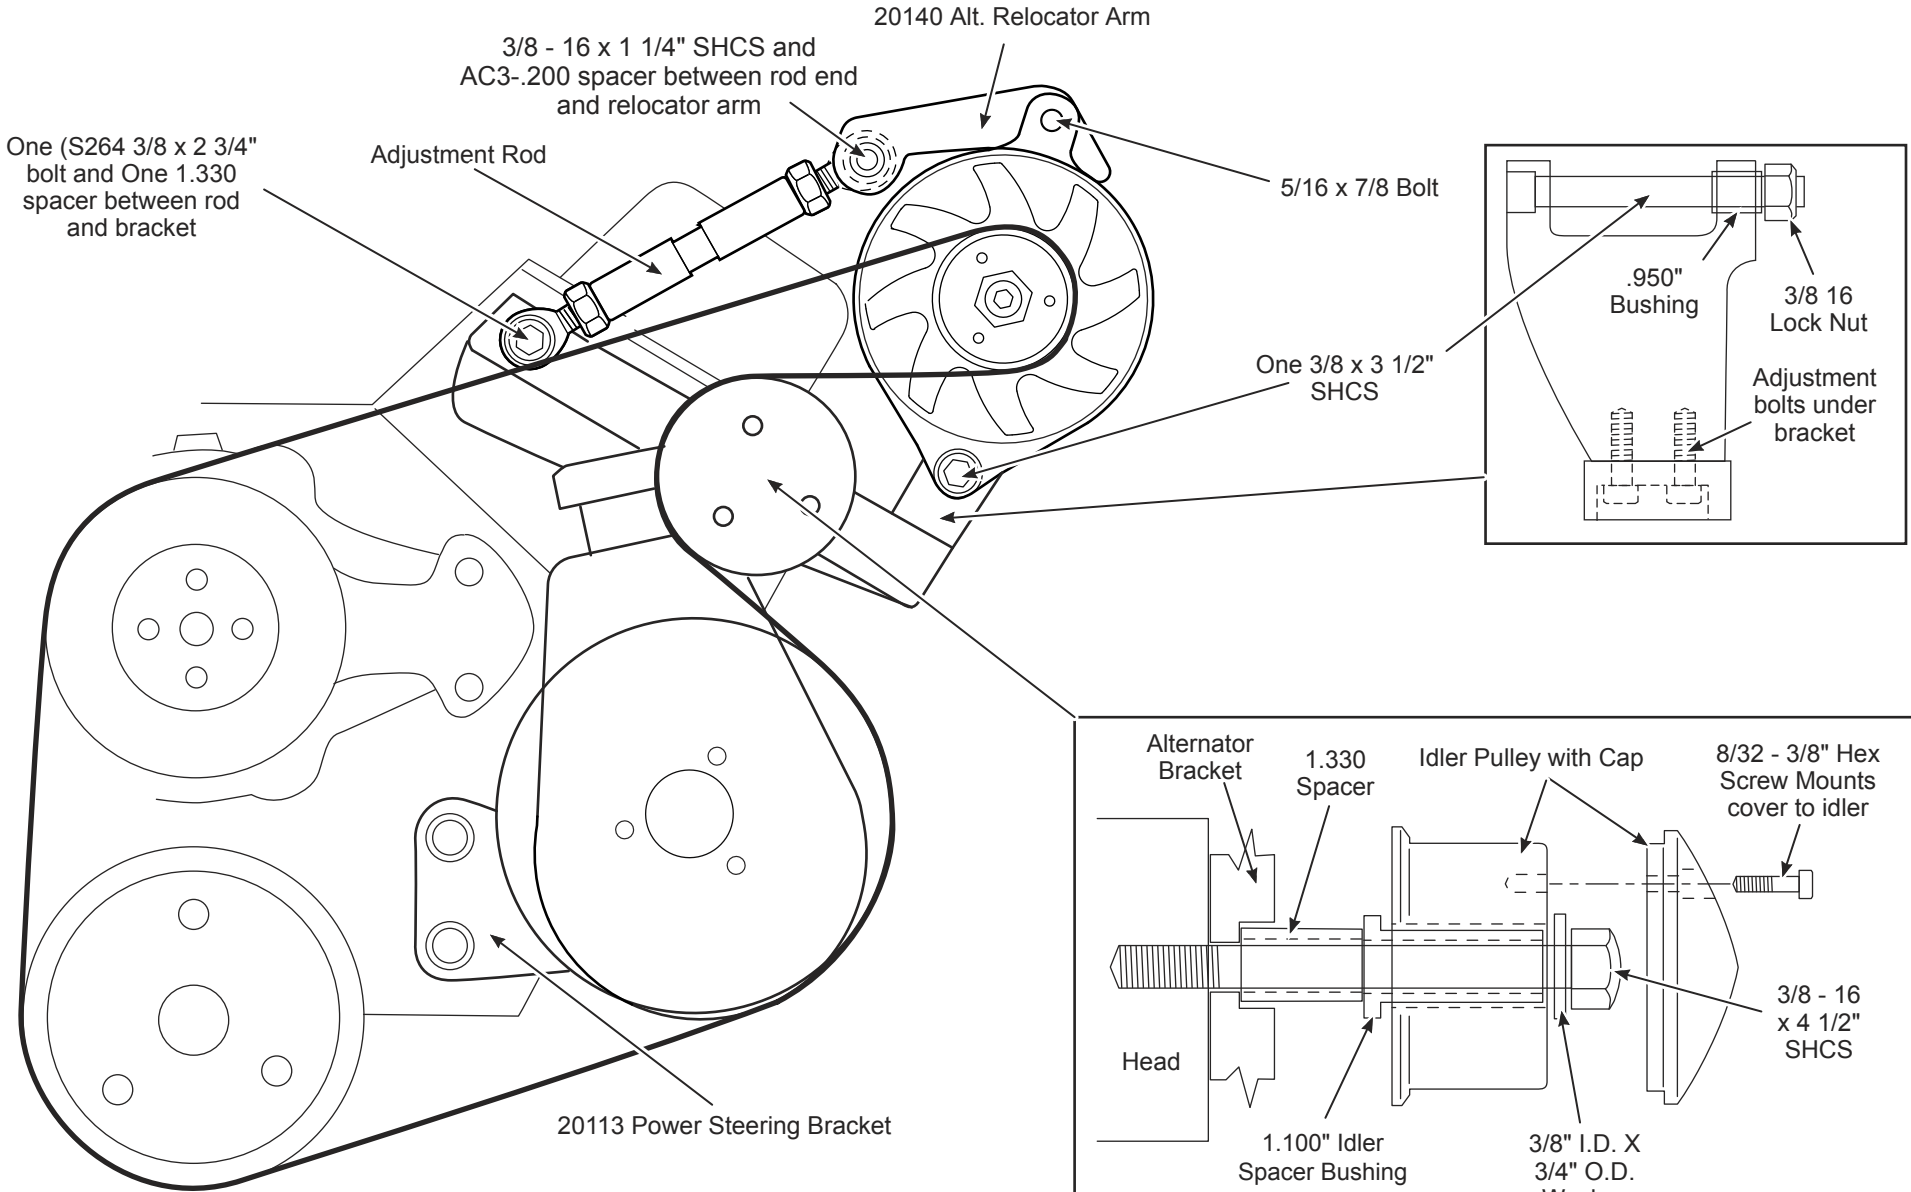

#20441, 20446, 20451, 20456

Revised 6-30-07

Chevy Small Block Outward Mount Alternator Bracket

Belt Sizes for Serpentine Kits:
61 1/2"