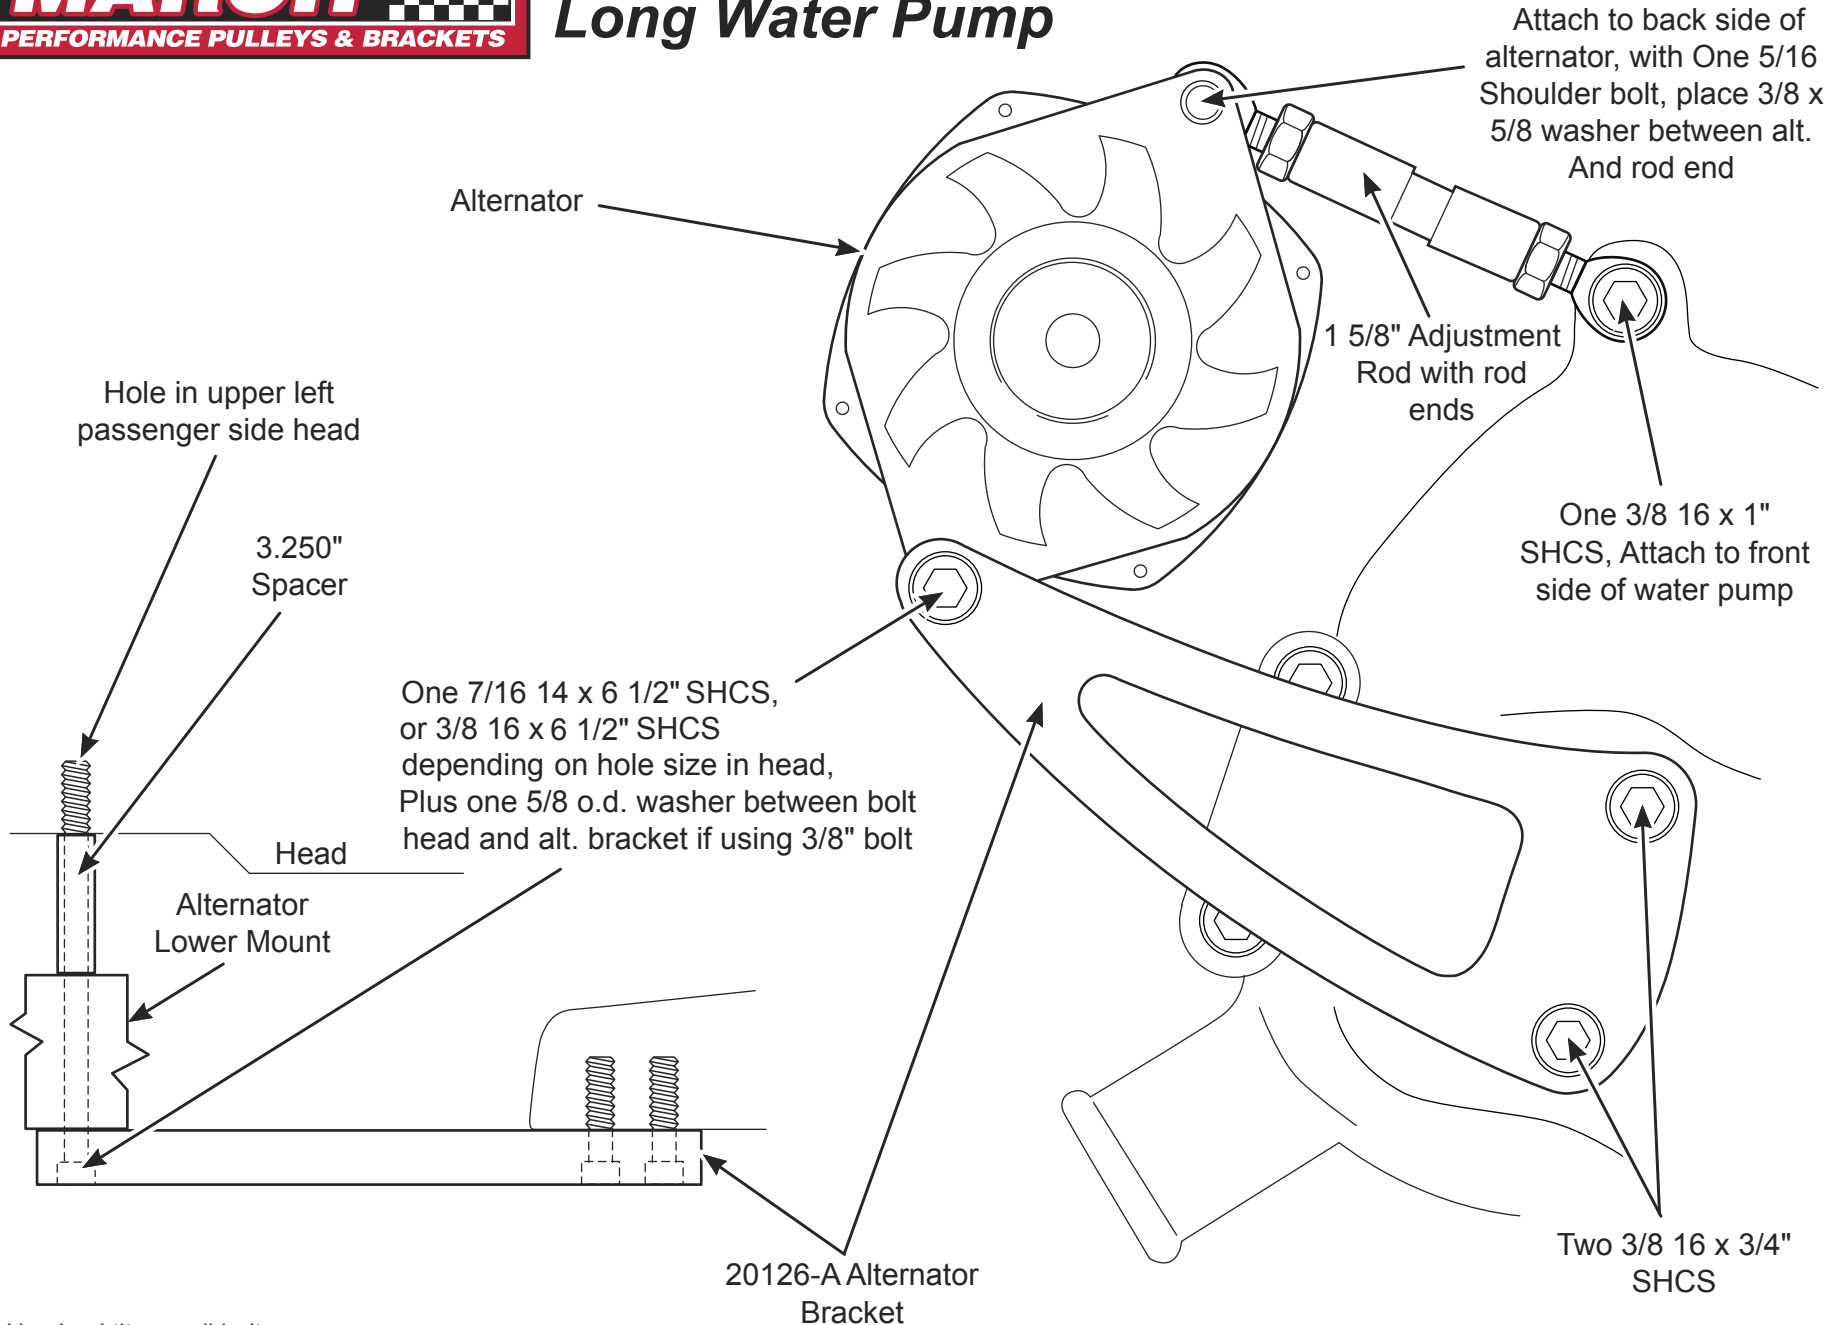

# 20125 Chevy Big Block Alternator Bracket Long Water Pump

Use Locktite on all bolts

MARCH PERFORMANCE, INC. • 16160 PERFORMANCE WAY • NAPLES, FLORIDA 34110

Technical Support 888-729-9070